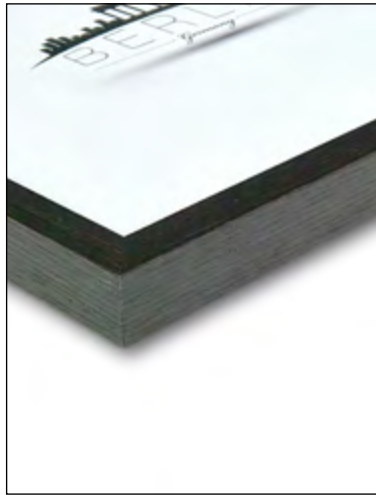

Quadrum

Holz

Profil: 16 x 25 mm

Oberfläche: Nussbraun

Passepartout: 2,5 mm MSK Natur, Hellweiß

Glas: 2 mm Floatglas

Papier: Fotopapier Gloss, 190 g/m²

Trägermaterial: Hochweißer Zellstoffkarton, ca. 0,7 mm

Profile: 16 x 25 mm

Surface: Nut Brown

Matboard: 2,5 mm MSK Natur, Pale White

Glass: 2 mm Floatglass

Paper: Photo Paper, 190 g/m²

Carrier Material: White Core Cardboard, approx. 0,7 mm