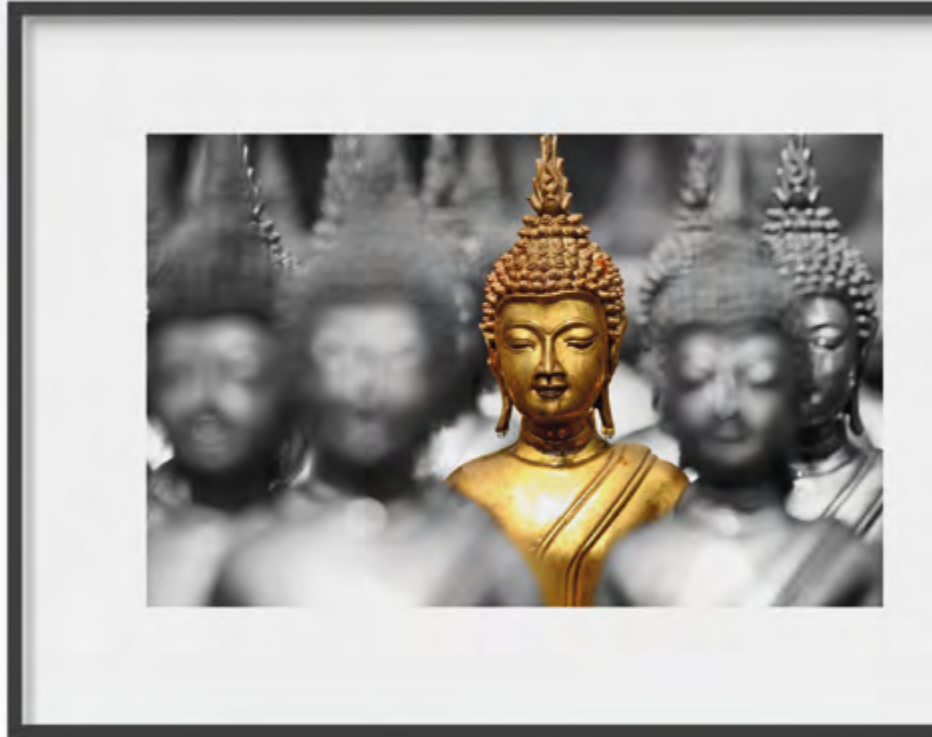

BASIC LINE

HOLZ

FORMAT 100 X 50

Framed Art by Nielsen
Basic Line - Art. Nr. 94173 - Display

100 X 50

BL10050-001 Malaysian Fishing II

BL10050-002 Matterhorn

BL10050-003 Brooklyn Bridge

___ Framed Art by Nielsen
BL10050-005 - „Elegant Woman“

___ Pillows by Nielsen
401033K - Davis Dot - 50 x 50 cm
401032K - Davis Dot - 50 x 50 cm

100 X 50

BL5050-004 Charles Bridge

BL10050-005 Elegant Woman