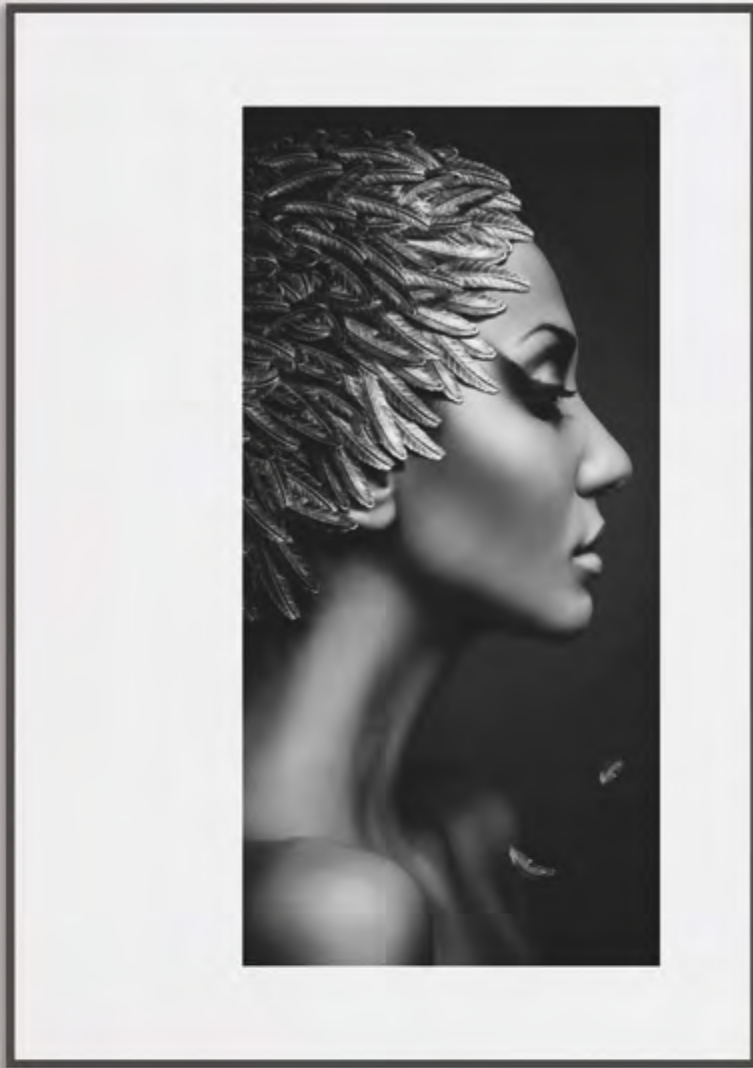

— Framed Art by Nielsen

GK84118-002 - „Featherhead Woman“

GK5060-001 - „New York Downtown“

GK3030-003 - „Malaysian Fishing III“